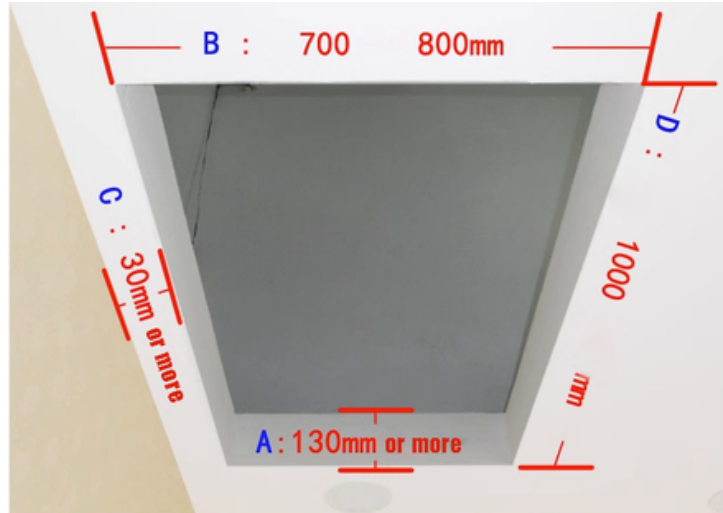

TC-THL-8001-A

Fully Automatic Telescopic Staircase

Strong Load-bearing Capacity

Show details

remote control automatic

Invisible telescopic ladder

✓ Duplex villa

✗ Exclusive for high-end